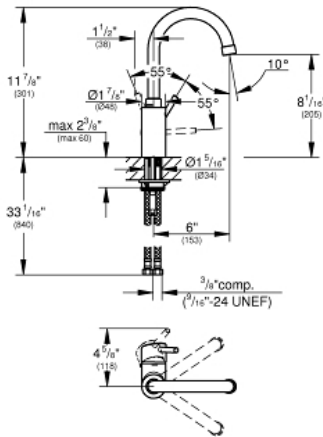

CONCETTO
Single-Handle Kitchen Faucet
MODEL # 31518000

Pure Freude
an Wasser

GROHE

ADA

Product Description:
CONCETTO
Single-Handle Kitchen Faucet

Standard Specification:

- For bar sinks
- **GROHE SilkMove** 35 mm ceramic cartridge
- **GROHE StarLight** chrome finish
- Adjustable flow rate limiter
- Swivel spout
- Optional swivel area 90° or 360°
- Quick installation system
- 11 7/8" faucet height
- 8 1/16" aerator height
- 6" faucet reach
- Solid brass body
- Stainless steel flex lines
- 1.5 gpm (5.7 l/min)

Applicable Codes & Standards:

- Energy Policy Act of 1992
- NSF 61
- US Federal and State material regulations
- ICC/ANSI A117.1

Color:

- 31518000 StarLight Chrome